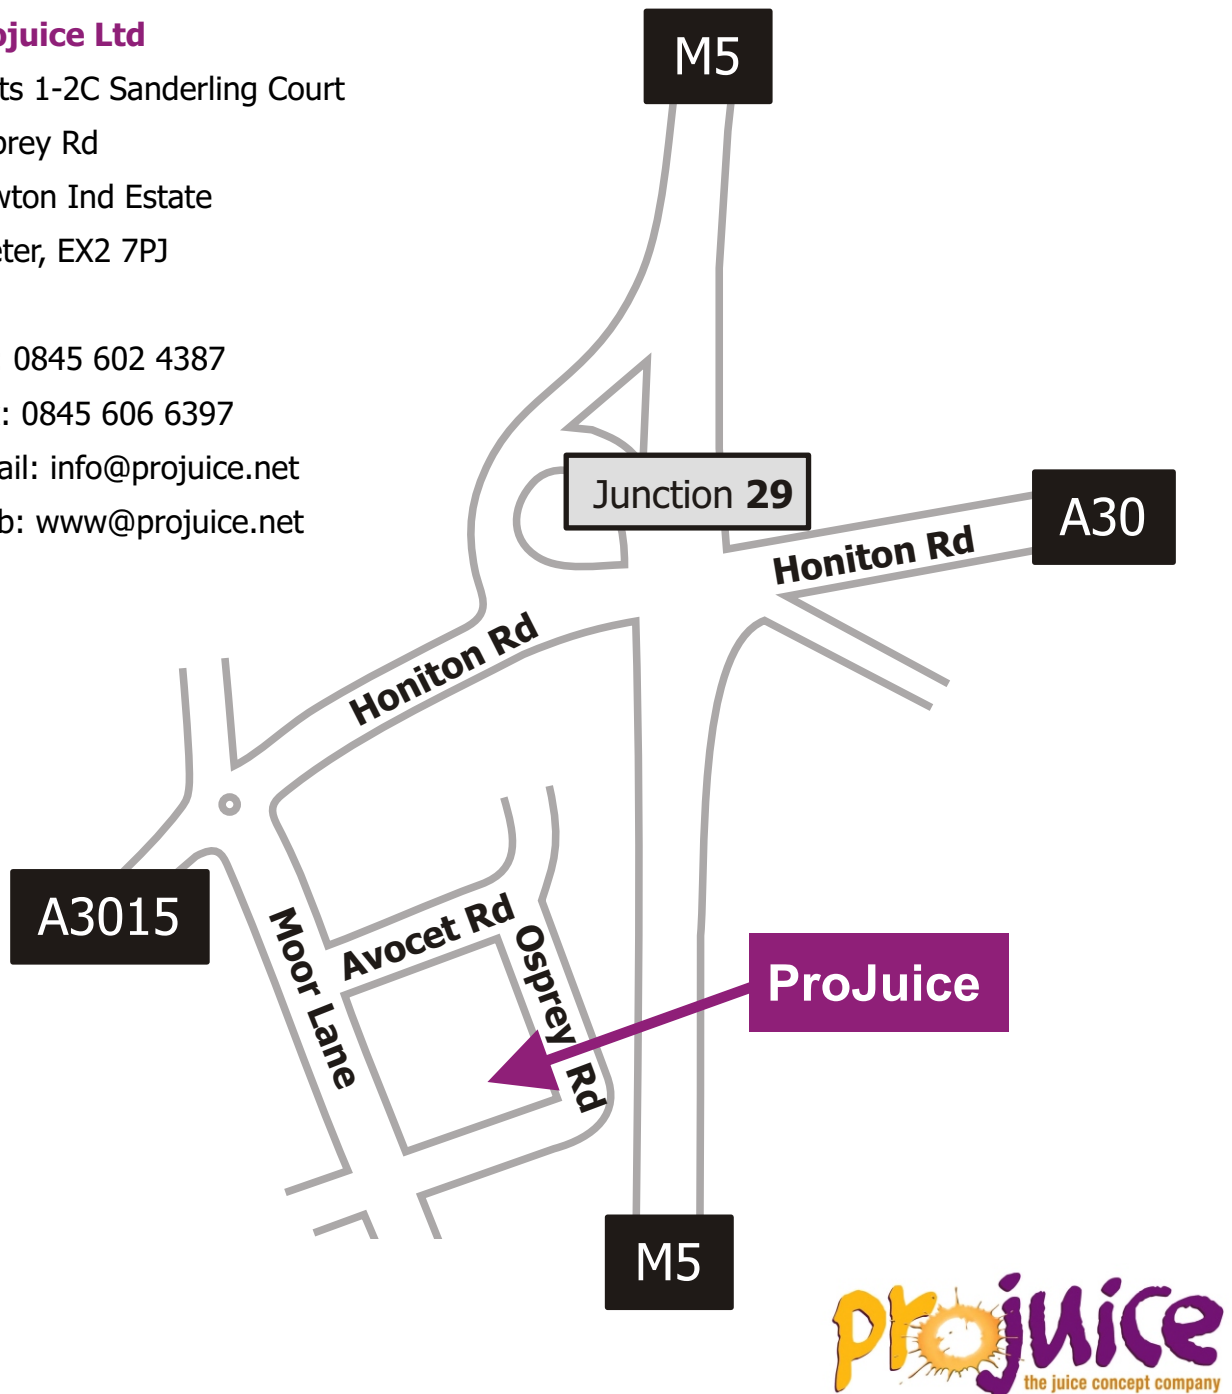

## Directions

- Leave the M5 at Junction 29
- Turn right at the bottom of the slip road
- Take the first left into Sowton Industrial Estate
- Take the second left into Osprey Road
- You have arrived!